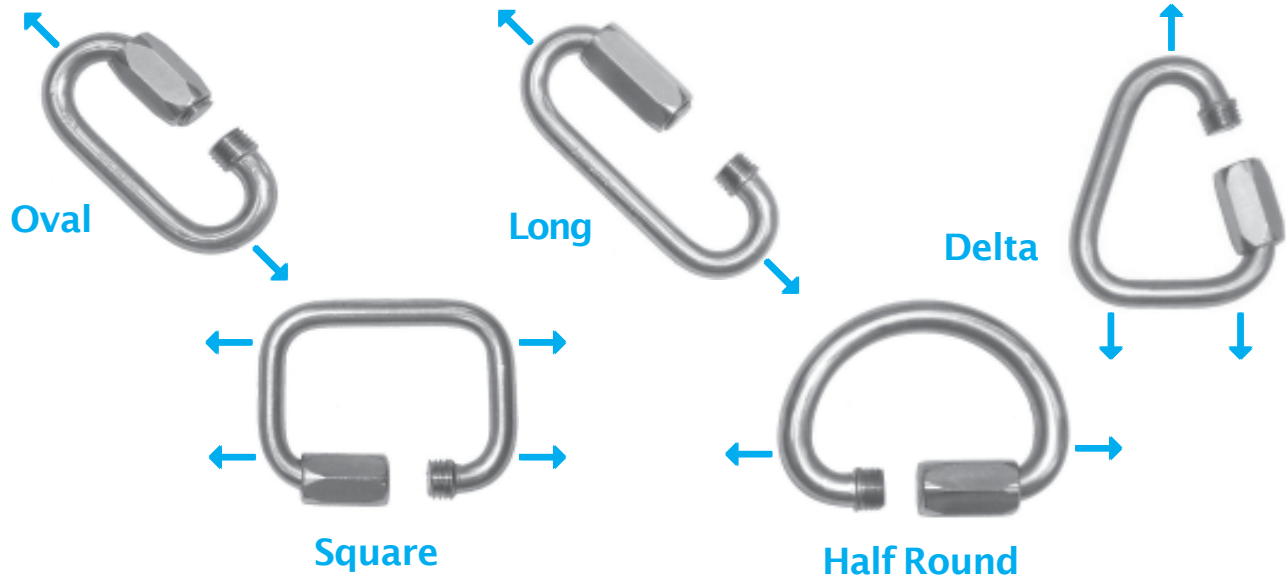

Maillon Rapide Quick Links

Maillon Rapide Quick Links

- ✓ Maillon Rapide Quick Links are available in a variety of shapes: oval, long oval, delta, square, trapeze and half round. The delta and half round may work better than carabiners in situations where 3-way loading could occur (e.g. harnesses).
- ✓ Stay well within the Working Load Limit (WLL) which is stamped in kilograms on every link.
- ✓ The working load limits listed are with the nut fully threaded and loaded in the direction of the arrows (see below).
- ✓ Do not wrench nuts too tight as they could gall, strip or split.
- ✓ Working load limits are based on tension applied parallel to the longest dimension of the link.
- ✓ Links are available in galvanized steel ("GS"), stainless steel ("SS") and zical ("Z", an aluminum alloy).