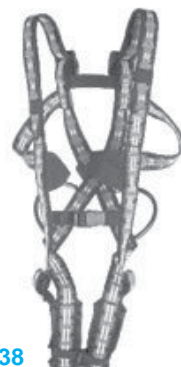

Seat Harnesses

OR1 Lookout - The Program Harness Of Choice!

F66

\$35.00

- ✓ A simple, low cost alternative harness that fits a wide range of people. Excellent harness for gyms, rope courses, and climbing walls, rappelling and zip lines.
- ✓ Fully adjustable waist (10"-50") and leg loops (5"-34").
- ✓ Main connection is tested to over 8,000 lbs.
- ✓ The rear belay attachment allows instructors to secure students and keep the belay line out of the way. (rated to 4,000 lbs.)
- ✓ Adjustable rear riser keeps leg loops from sliding down.
- ✓ Forged steel cinch buckles. Harness is red-orange in color.

Petzl Superavanti

- ✓ Simple, practical, and light.
- ✓ Has a double webbing attachment point that is twisted to lie flat against the pelvis.
- ✓ Reinforced leg loops with two gear loops
- ✓ Requires a "half-round" (available on page 22)

ITEM #	SIZE	WAIST(in.)	THIGH(in.)	WEIGHT	PRICE
C12-1	1	24-35	17-24	14.7 oz	\$89.95
C12-2	2	30-41	20-28	16.4 oz	\$89.95

Petzl Fractio

- ✓ Has a double metal attachment point, twisted to lie flat against the pelvis.
- ✓ This harness is comfortable in suspension with a supporting strap for the thighs and another for the belt.
- ✓ Requires a "half-round" (available on page 22)

ITEM #	SIZE	WAIST(in.)	THIGH(in.)	WEIGHT	PRICE
C16-1	1	24-35	17-24	14.7 oz	\$99.95
C16-2	2	30-41	20-28	16.4 oz	\$99.95

Child Harnesses

- ✓ Full body harnesses for the young ones.
- ✓ Great introductory harnesses - introduce them to caving and conservation at an early age!
- ✓ Designed to keep them upright and in a maximum of comfort.
- ✓ The Petzl C65 and Fixe FXTU338 are adjustable.
- ✓ Fits most 4-9 year olds.