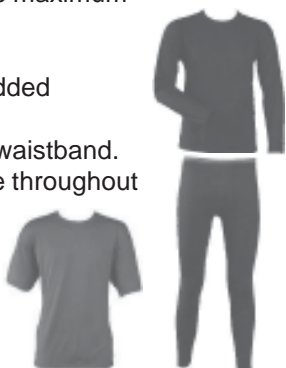

Description	Size	Item #	Price
Men's and (Women's) Navy Crew Tops	S	564098 (564118)	$14.00
	M	564100 (564120)	
	L	564102 (564122)	
	XL	564104	
	2XL	564106	$16.50
Men's and (Women's) Navy Ankle Length Pant	S	564108 (564124)	$14.00
	M	564110 (564126)	
	L	564112 (564128)	
	XL	564114	
	2XL	564116	$16.50
Hybrid Lightweight Jersey Knit - 5 oz. yd2. Available in Red and (Blue).	S	564220 (564230)	$17.00
	M	564222 (564232)	
	L	564224 (564234)	
	XL	564226 (564236)	
	2XL	564228 (564238)	

Head Gear

When ultimate warmth is needed, try this expedition weight Poly-Pro Fleece lined Balaclava. **545112 - $9.50**

This Thermax headliner is warm, lightweight and versatile. Use as a balaclava, a neck warmer or a hat.

545110 - $15.00

The Brain Freeze helmet hat is made of micro-fleece. Very lightweight and warm - fits under your helmet!

544799 (assorted colors) - $6.00